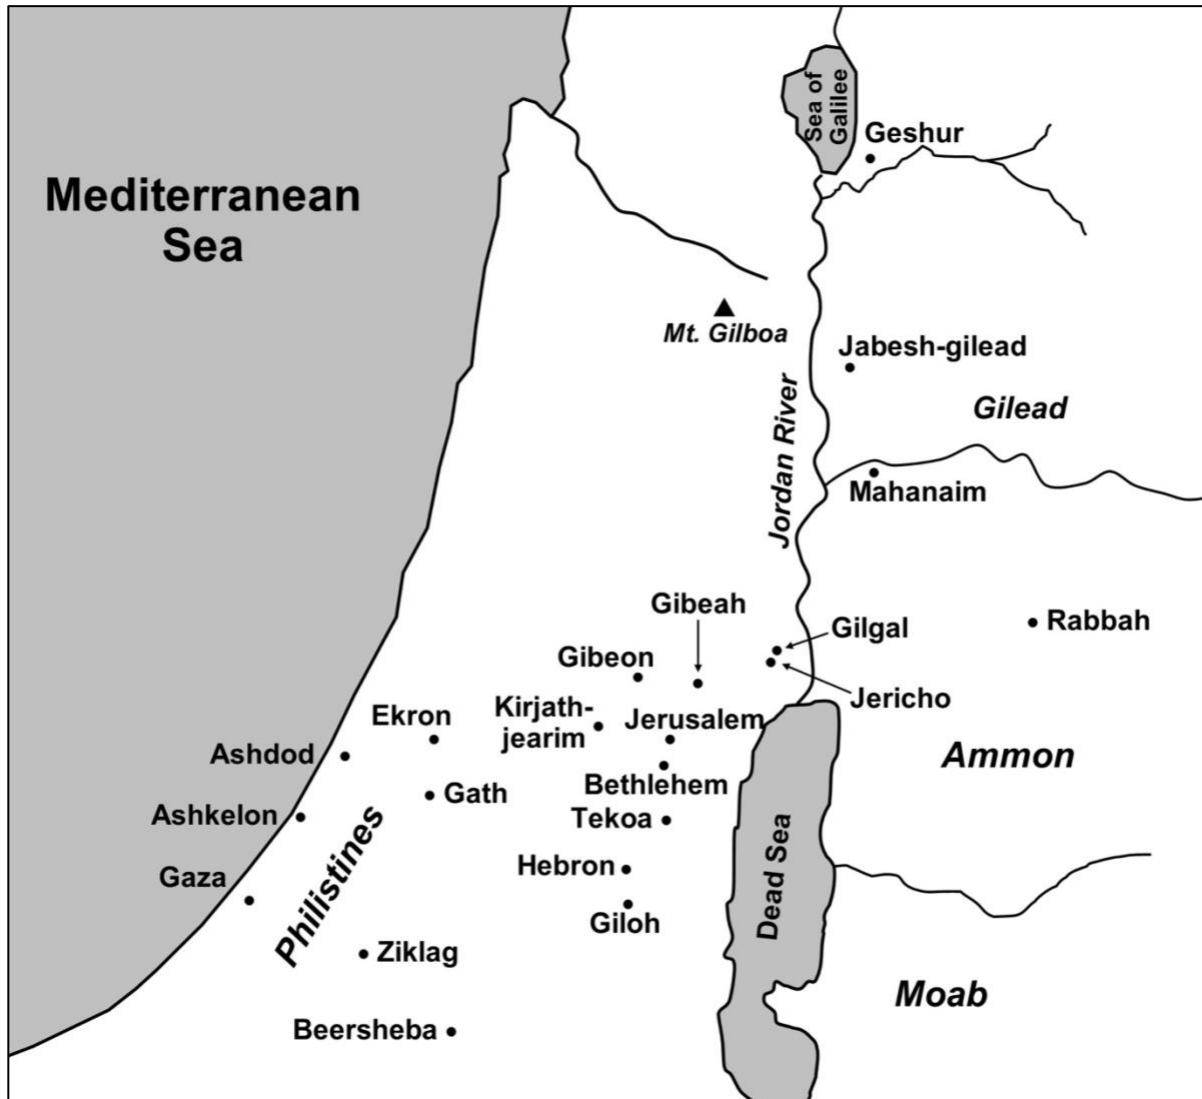

## Setting and Characters in 2 Samuel 1 & 2

<b>Ruler:</b>	<b>David</b>	<b>Ish-bosheth (son of King Saul)</b>
<b>Ruled over:</b>	Judah (the southern tribes of Judah and Simeon)	Israel (the northern 10 tribes)
<b>Territory:</b>	From Jerusalem southward	North of Jerusalem, including both sides of the Jordan River
<b>Ruled from:</b>	Hebron	Mahanaim
<b>Length of Rule:</b>	7 ½ years	2 years
<b>General:</b>	Joab	Abner

# Sin's Impact on Others

PERSON	SIN	IMPACT ON OTHERS
Saul		
The man who claimed to have killed Saul		
Ish-bosheth		
Abner		